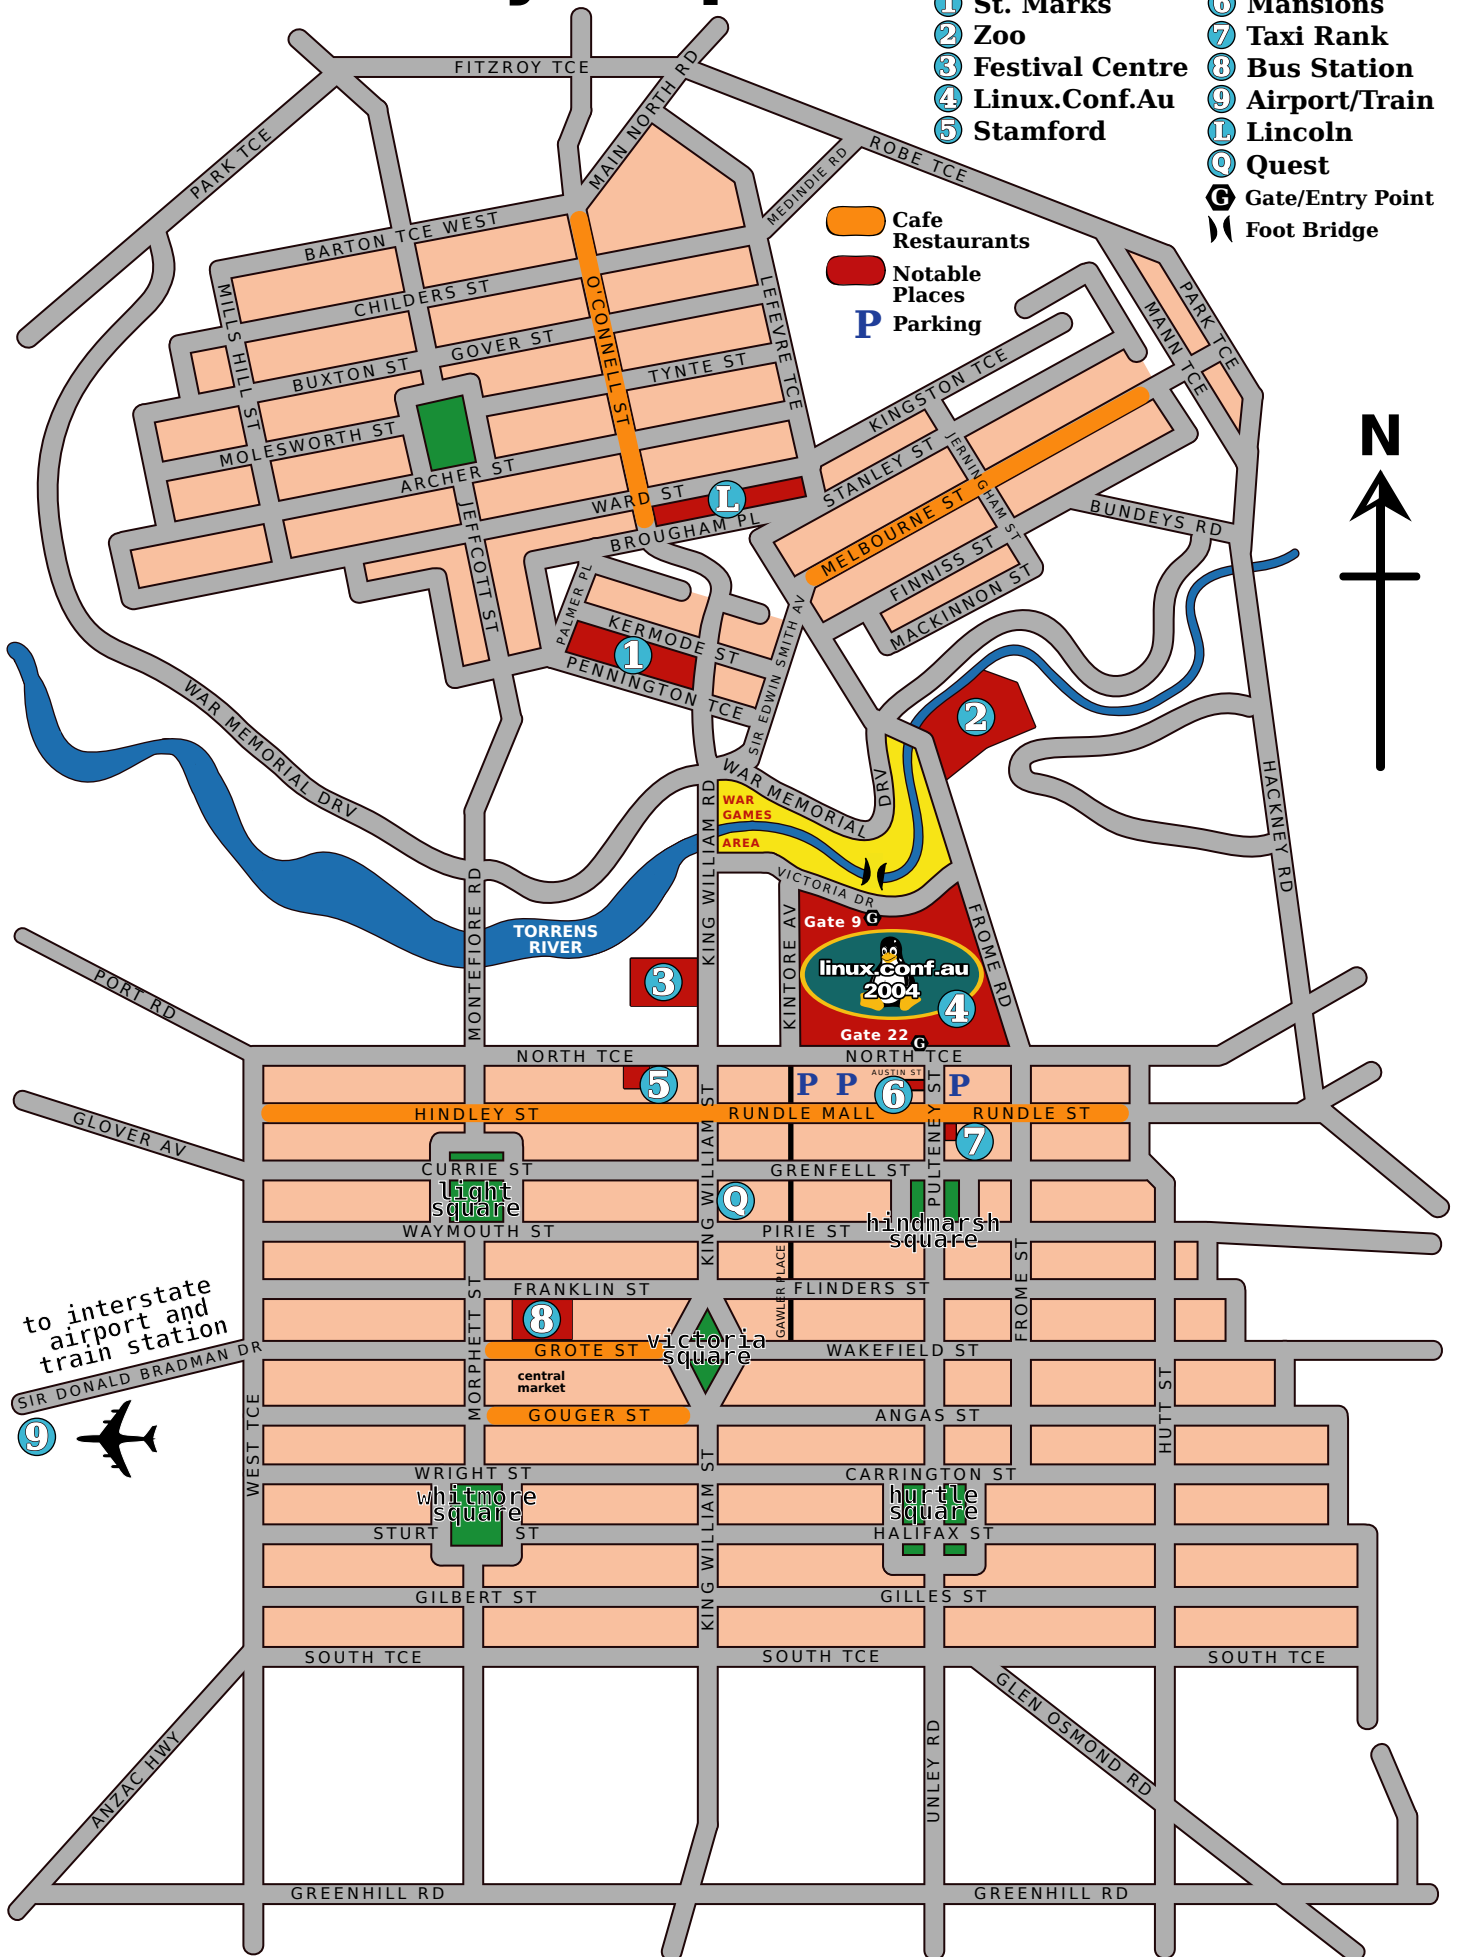

# Adelaide City Map

## Map Legend

- ① St. Marks
- ② Zoo
- ③ Festival Centre
- ④ Linux.Conf.Au
- ⑤ Stamford
- ⑥ Mansions
- ⑦ Taxi Rank
- ⑧ Bus Station
- ⑨ Airport/Train
- Ⓛ Lincoln
- Ⓚ Quest
- ⓐ Gate/Entry Point
- Ⓩ Foot Bridge

- Cafe
- Restaurants
- Notable Places
- P Parking

to interstate  
airport and  
train station

0 250 500 750 1000  
SCALE: THIS LINE REPRESENTS 1KM