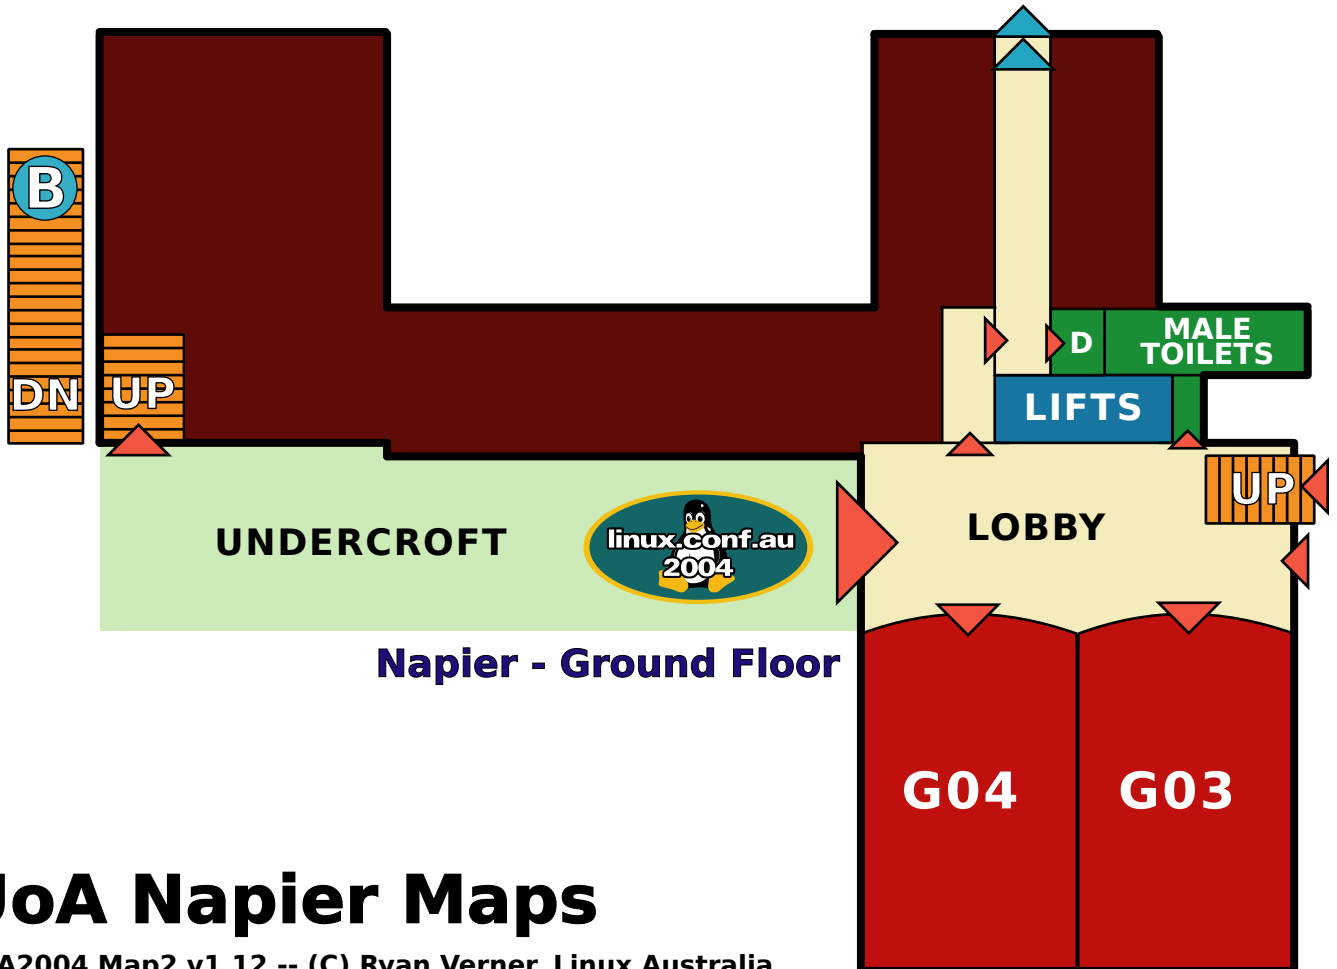

# Map Legend

-  Door/Entryway
-  Hall Continues
-  Stairs
-  Disabled Toilet
-  Connecting Stairs

# UoA Napier Maps

LCA2004 Map2 v1.12 -- (C) Ryan Verner, Linux Australia