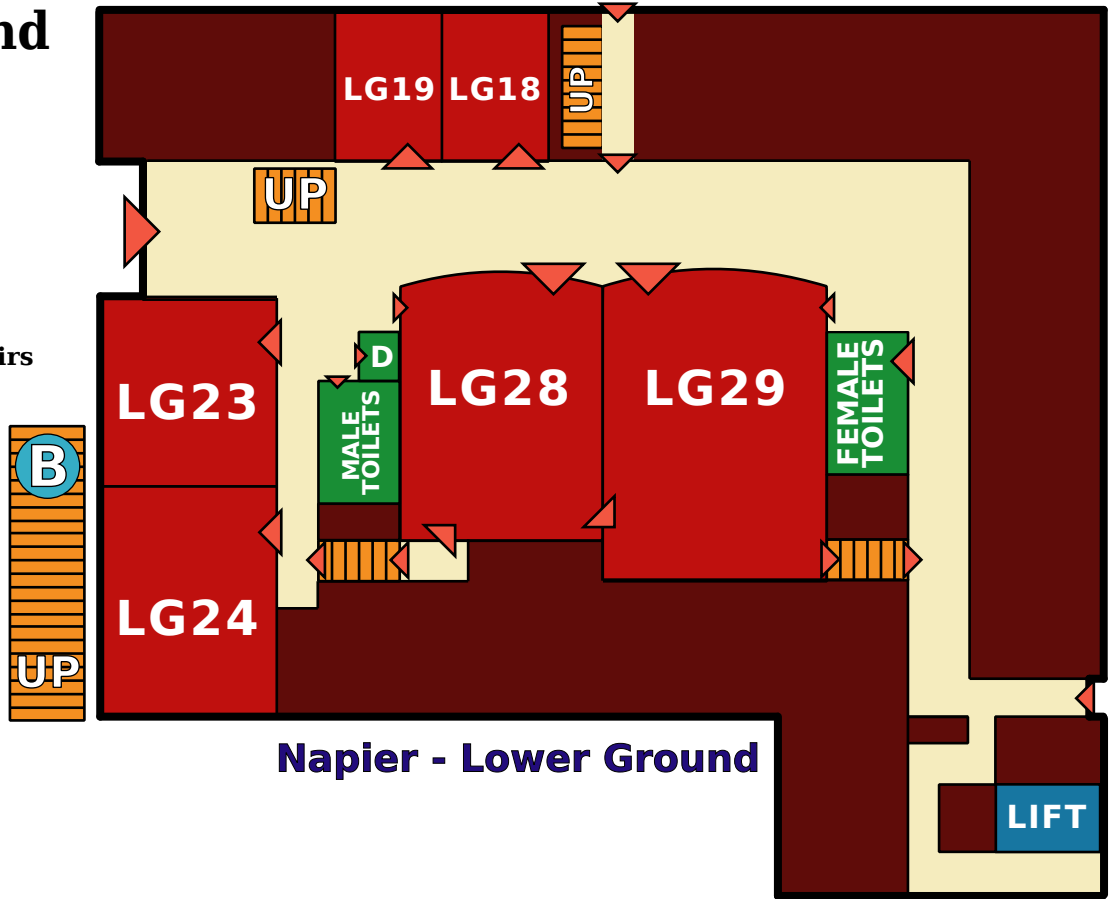

# Map Legend

-  Door/Entryway
-  Hall Continues
-  Stairs
-  Disabled Toilet
-  Connecting Stairs

# UoA Napier Maps

LCA2004 Map2 v1.12 -- (C) Ryan Verner, Linux Australia